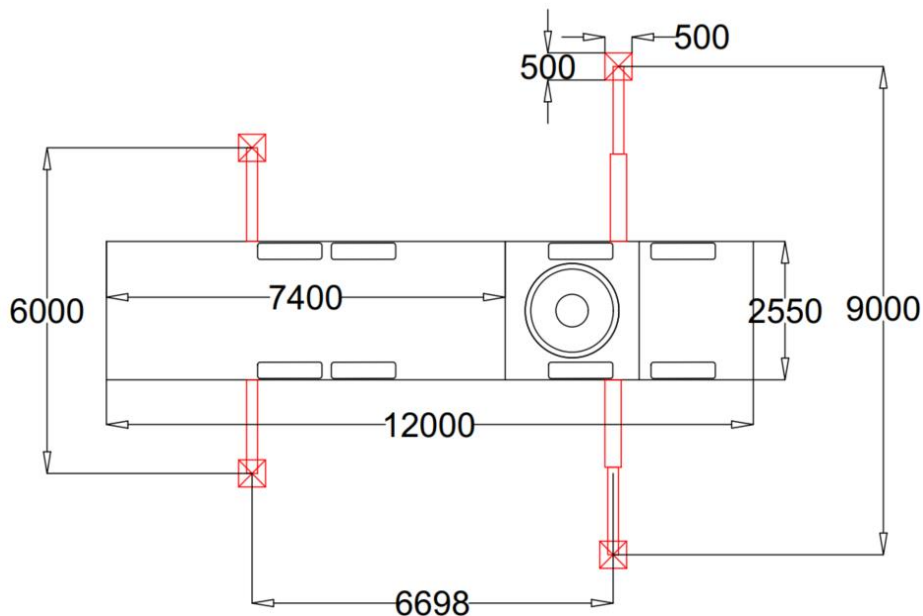

CORMAC 75000 E7 – Lorry Loader

- 8x2 Rigid with Cabin Spec Body (with rear pull-out)
- 9,000kgs Payload
- Drawbar Trailer on request
- Euro 6
- FORS Silver/ DVS Compliant

Cormac 75000 E7 - Dimensions
All Measurements in MM