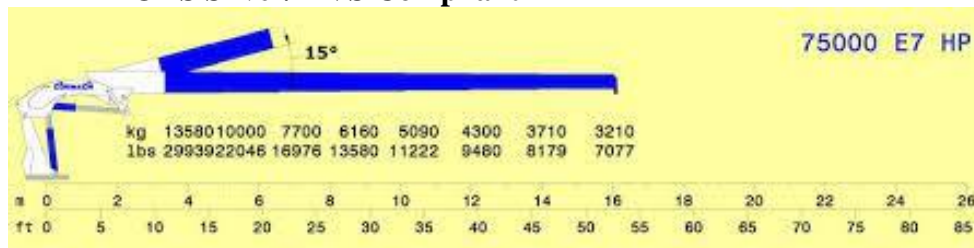

CORMAC 75000 E7 – Lorry Loader

- 8x2 Rigid with Cabin Spec Body (with rear pull-out)
- 9,000kgs Payload
- Drawbar Trailer on request
- Euro 6
- FORS Silver/ DVS Compliant

Cormac 75000 E7 - Dimensions
All Measurements in MM